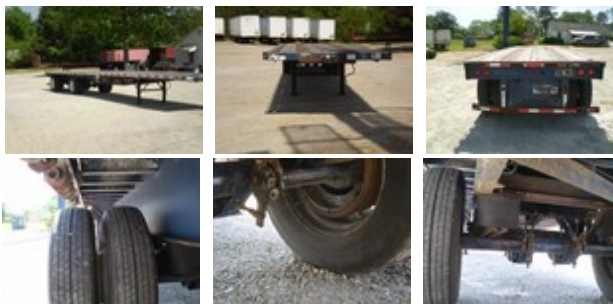

1999 Wabash 48X102 COMBO FLATBED! (Stock# CG 5.1.09 #11)

\$9,950.00

Semi Trailer Services - Contact Matt Vohs - 800-992-1418

Description: 12 ADJUSTABLE STRAP WENCHES - 14 PULL-DOWN BRACES - WOOD/ALUMINUM FLOOR - TIRES/BRAKES 50/50 - JUST ARRIVED - WON'T LAST LONG! CALL BRYAN TODAY!

Listing#:	77341	Type:	Trailers	Category:	Flatbed
Unit Location:	Atlanta, GA United States	Stock#:	CG 5.1.09 #11	VIN#:	DEC0428
Mileage:	n/a	ECM:	n/a	New or Used:	Used
Length:	48'	Width:	102"		
Floor Type:	Aluminum	Number Of Axles:	Tandem		
Axle Configuration:	Fixed	Suspension Type:	Air Ride		
Tires:	Recap and Virgin Mixed	Tire Size:	24.5LP		
Tire Condition:	All Tires 50% or Better	Brake Condition:	All Brakes 50% or Better		
Wheels:	Budd				