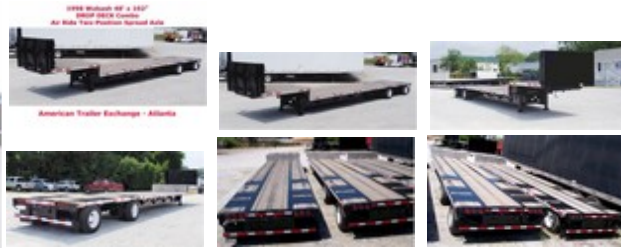

1998 Wabash DROP DECK COMBO 48' x 102 - Matched Step Deck Group

\$11,450.00

**1998 Wabash 48' x 102"  
DROP DECK Combo  
Air Ride Two-Position Spread Axle**

**American Trailer Exchange - Atlanta**

**American Trailer Exchange - Contact Andy Richardson - 888-353-6877**

Description:

1998 Wabash 48' x 102" Combo Drop Deck Flatbeds, Aluminum Crossmembers, Winches, Aluminum Floor with Nail Strips, Aluminum Rails, 10' Upper Deck, 18" kingpin setting, Two Position Rear Axle - Air ride Suspension, 265/70R19.5 Virgin Tires, Headboard or no headboard option

Listing#:	78440 (20 Units)	Type:	Trailers	Category:	Drop Deck
Unit Location:	Conyers (Atlanta), GA United States	Stock#:	n/a	VIN#:	n/a
Mileage:	n/a	ECM:	n/a	New or Used:	Used
Length:	48'	Width:	102"		
Floor Type:	Aluminum W/ Nailers	Composition:	Combination		
Color:	Black	Number Of Axles:	Tandem		
Axle Configuration:	Spread	Suspension Type:	Air Ride		
Tires:	All Virgin	King Pin Setting:	18"		
Chain Ties:	Yes	Winches:	Sliding Roadside		
Coil Package:	Yes	Dump Valve:	Yes		
Extra Light Package:	Yes	Top Deck:	10'		
Drop:	20"	Main Deck:	38'		
Rear Deck Height:	38"	Structural Damage:	No		
Title Information:	Clear Title	Inspections And Stickers:	Current FWHA		
Financing:	Yes	Accept Trades:	Yes		