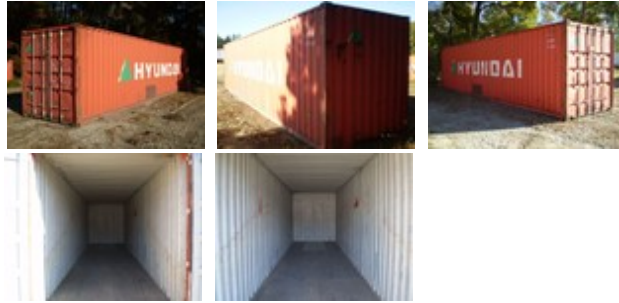

1994 Hyundai 40x96 HIGH CUBE CONTAINER (Stock# CCP1023.)

\$2,250.00

**Semi Trailer Services - Contact Matt Vohs - 800-992-1418**

Description:		48' x 9'6" , Steel Composition, Swing Door, Wood Floor, 40' X 96" X 9'6", Steel Composition, CALL STEVE TODAY!!			
Listing#:	69762	Type:	Trailers	Category:	Container
Unit Location:	Atlanta, GA United States	Stock#:	CCP1023.	VIN#:	NH 12.9.08
Mileage:	n/a	ECM:	n/a	New or Used:	Used
Length:	40'	Width:			96"
Floor Type:	Wood	Composition:			Steel