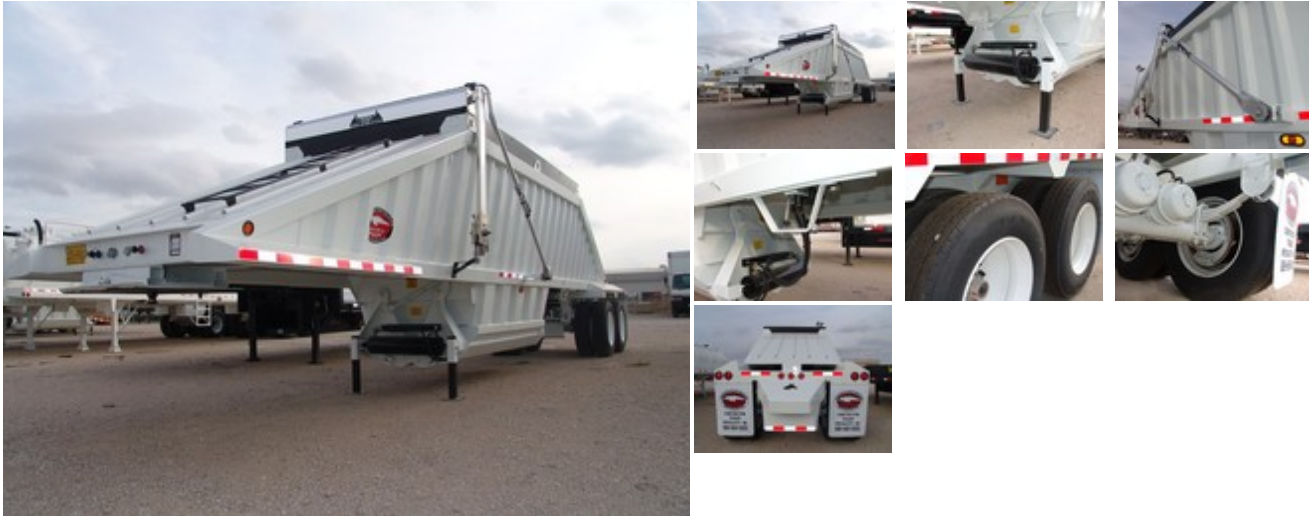

2009 CTS BDT40 (Stock# 21933)

Call

**Bruckner's - Contact Bruckner Truck Sales - 877-356-9189**

**Description:**

40' STANDARD BELLY DUMP, 23.5 CU. YD.  
CAPACITY WITH 10

Listing#:	79487	Type:	Trailers	Category:	Dump
Unit Location:	Ft. Worth, TX United States	Stock#:	21933	VIN#:	5TU1140269S000511
Mileage:	n/a	ECM:	n/a	New or Used:	New